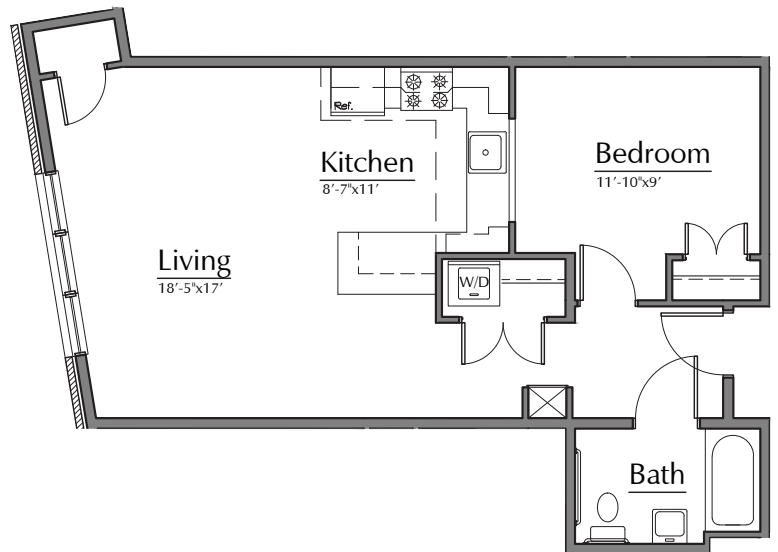

THE LANDMARK

IN WEST HARTFORD CENTER

UNIT # 15

One Bedroom | One Bathroom

574 Square Feet

Unit # 15 is located on the Third Floor with amazing views of West Hartford center.

- Custom Kitchen Cherry Cabinets
- Granite Countertops
- Stainless Steel Appliances
- Oversized Windows
- Dishwasher & Garbage Disposal
- Full Size Washer / Dryer
- Individually Controlled Heat and Air Conditioning
- Generous Closets
- 9' Ceilings
- Hardwood Floors
- Spacious Floor Plans

UNIT #15